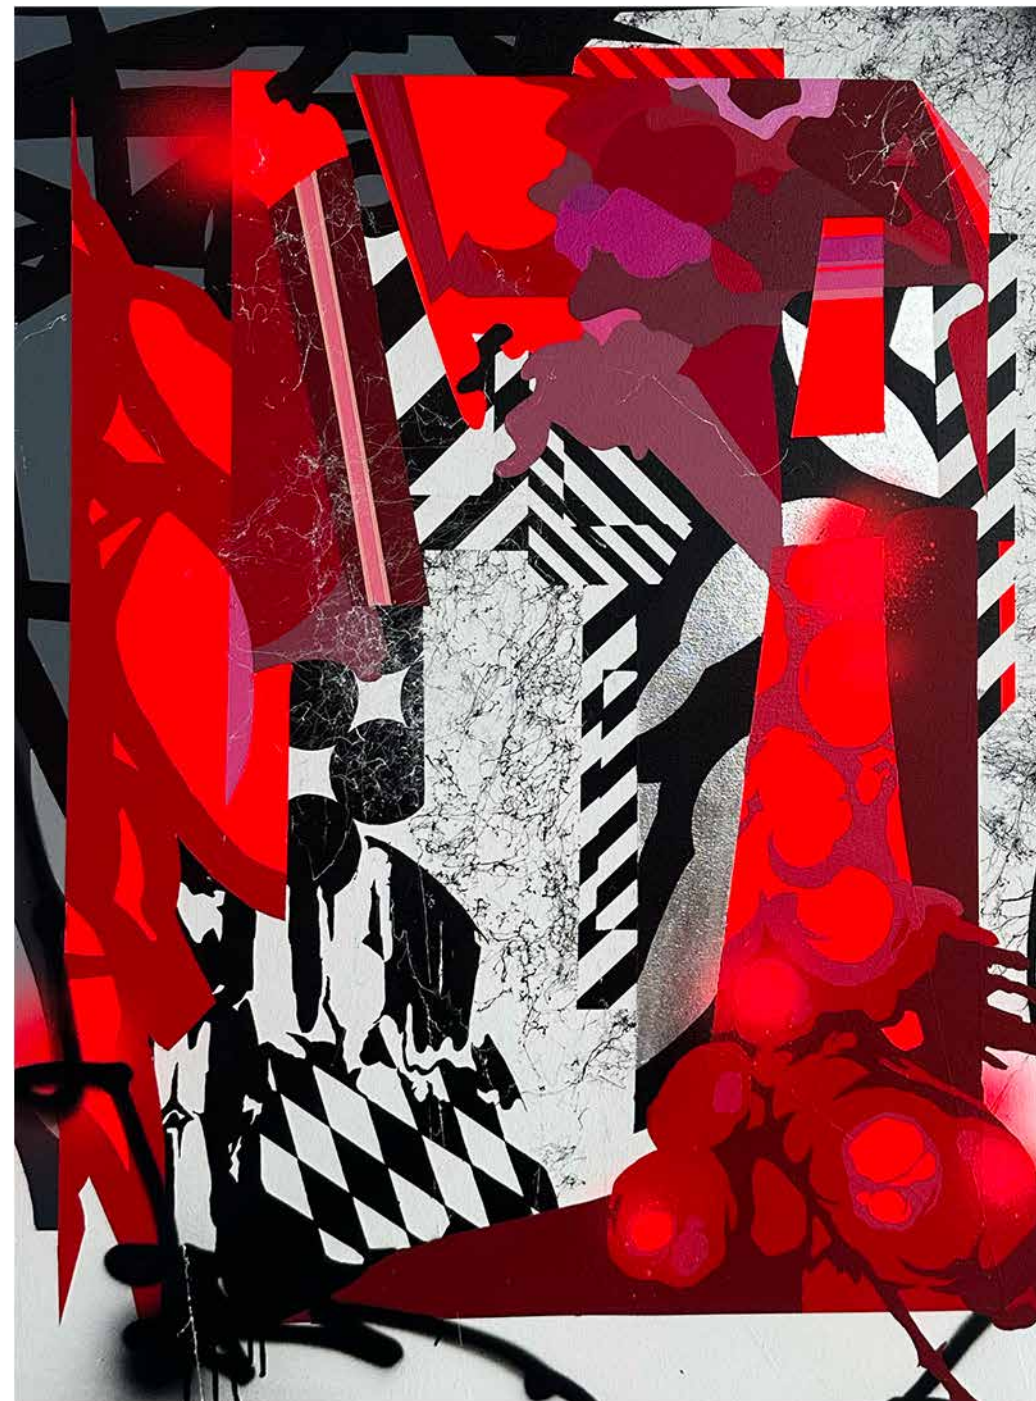

Lorem ipsum dolor sit amet, consectetur adipiscing elit, sed diam nonummy nibh euismod tincidunt ut laoreet dolore magna aliquam erat volutpat. Ut wisi enim ad minim veniam, quis nostrud exerci tation ullamcorper suscipit lobortis nisl ut aliquip ex ea commodo consequat. Duis autem vel eum iriure dolor in hendrerit in vulputate velit esse molestie consequat, vel illum dolore eu feugiat nulla facilisis at vero eros et accumsan et iusto odio dignissim qui blandit praesent luptatum zzril delenit augue dui dolore te feugait nulla facilisi.

Lorem ipsum dolor sit amet, consectetur adipiscing elit, sed diam nonummy nibh euismod tincidunt ut laoreet dolore magna aliquam erat volutpat. Ut wisi enim ad minim veniam, quis nostrud exerci tation ullamcorper suscipit lobortis nisl ut aliquip ex ea commodo consequat.

Lorem ipsum dolor sit amet, consectetur adipiscing elit, sed diam nonummy nibh euismod tincidunt ut laoreet dolore magna aliquam erat volutpat. Ut wisi enim ad minim veniam, quis nostrud exerci tation ullamcorper suscipit lobortis nisl ut aliquip ex ea commodo consequat. Duis autem vel eum iriure dolor in hendrerit in vulputate velit esse molestie consequat, vel illum dolore eu feugiat nulla facilisis at vero eros et accumsan et iusto odio dignissim

SWEET MADNESS

Acrylic on canvas

60 X 48 inches