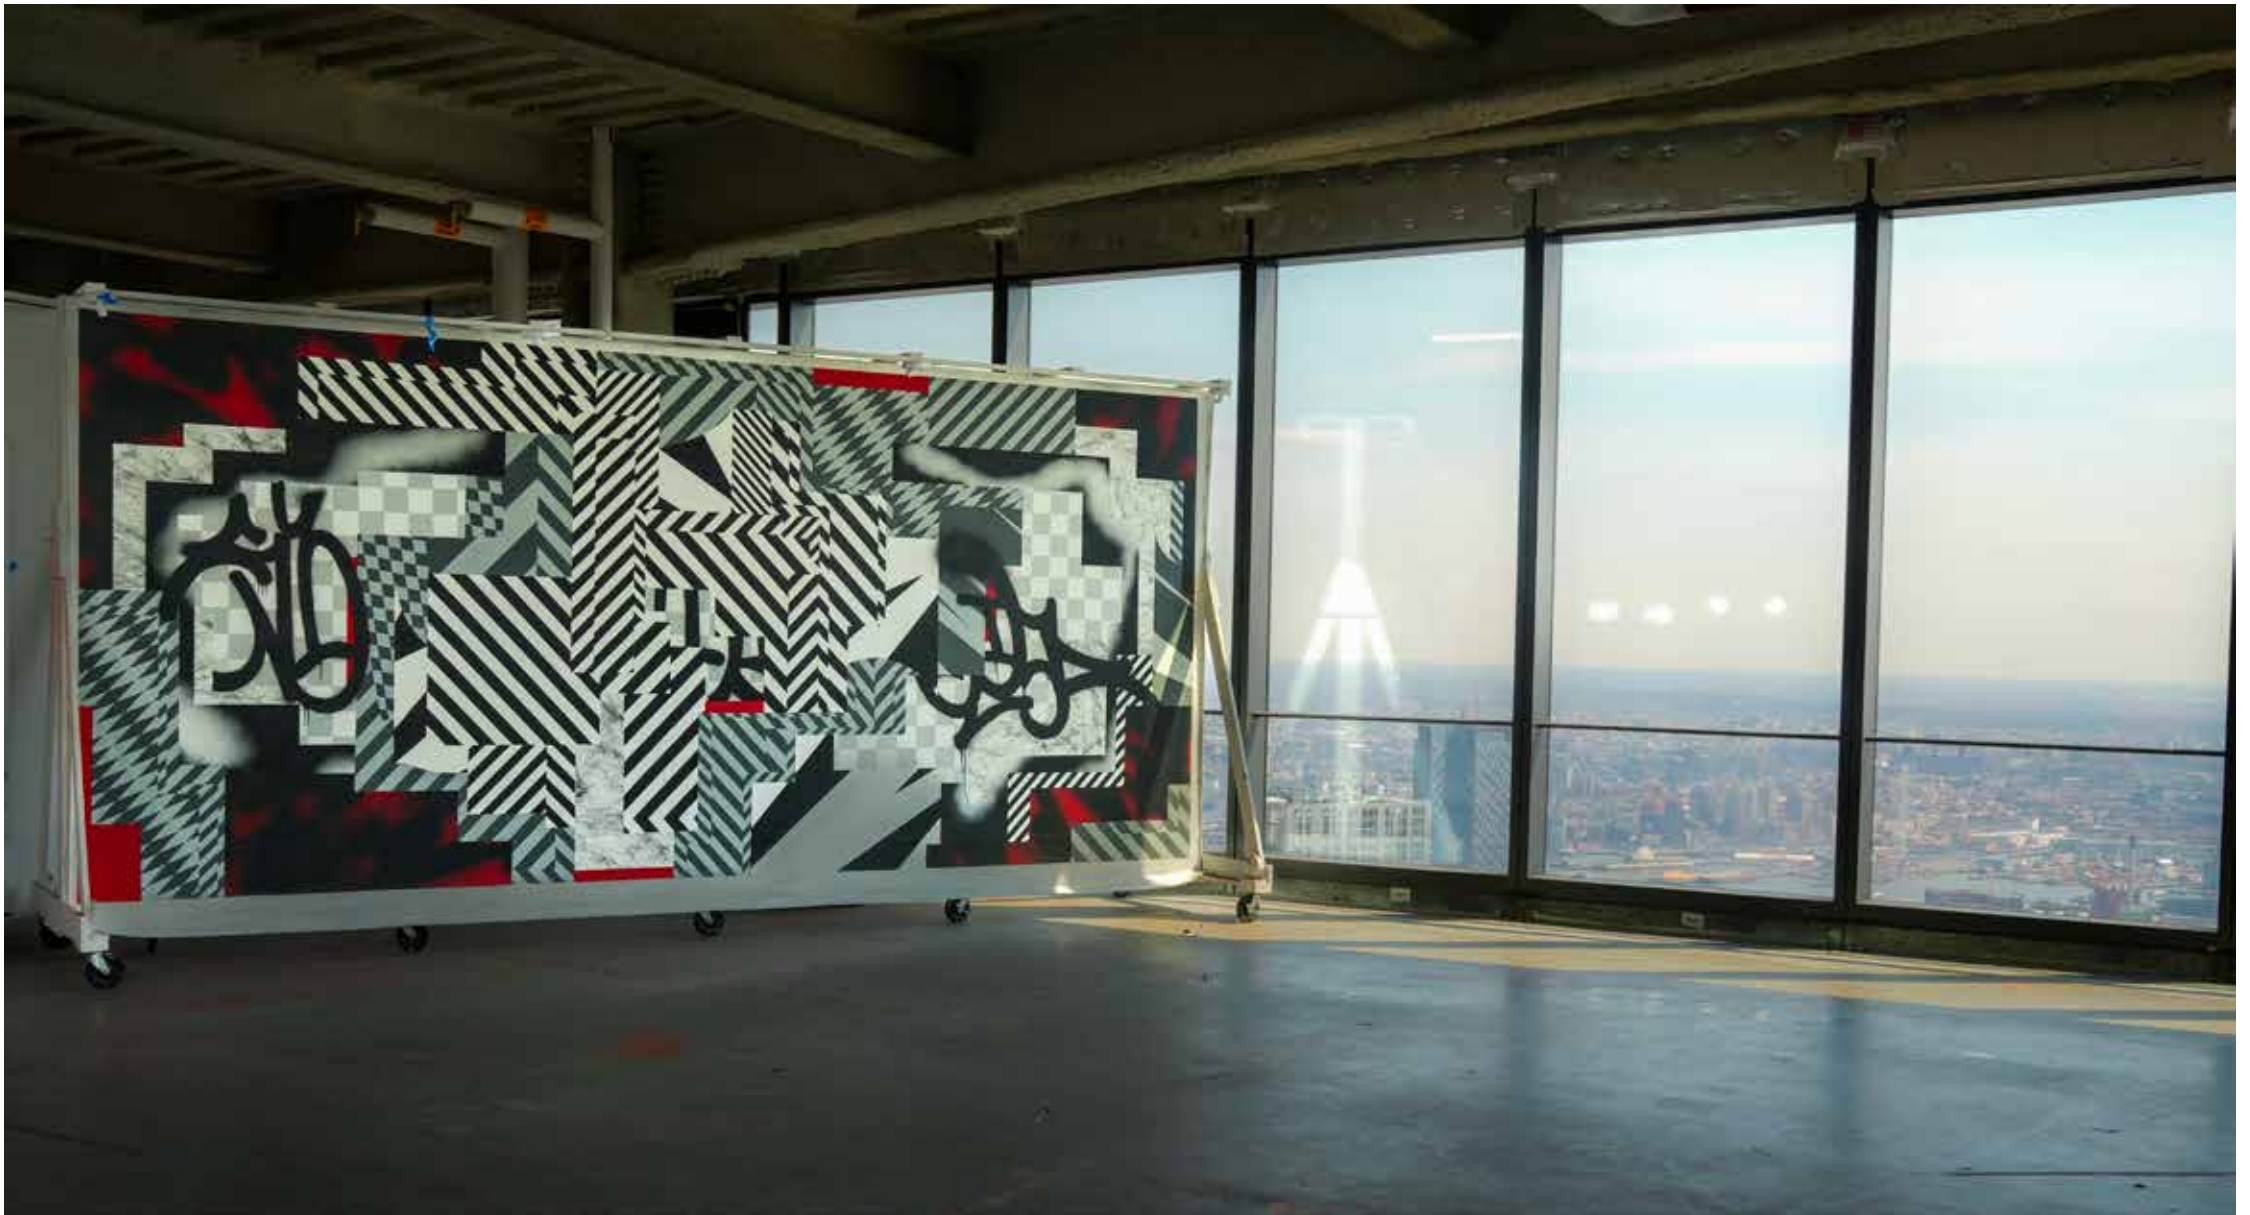

DECK OVER

Acrylic and spray on deck