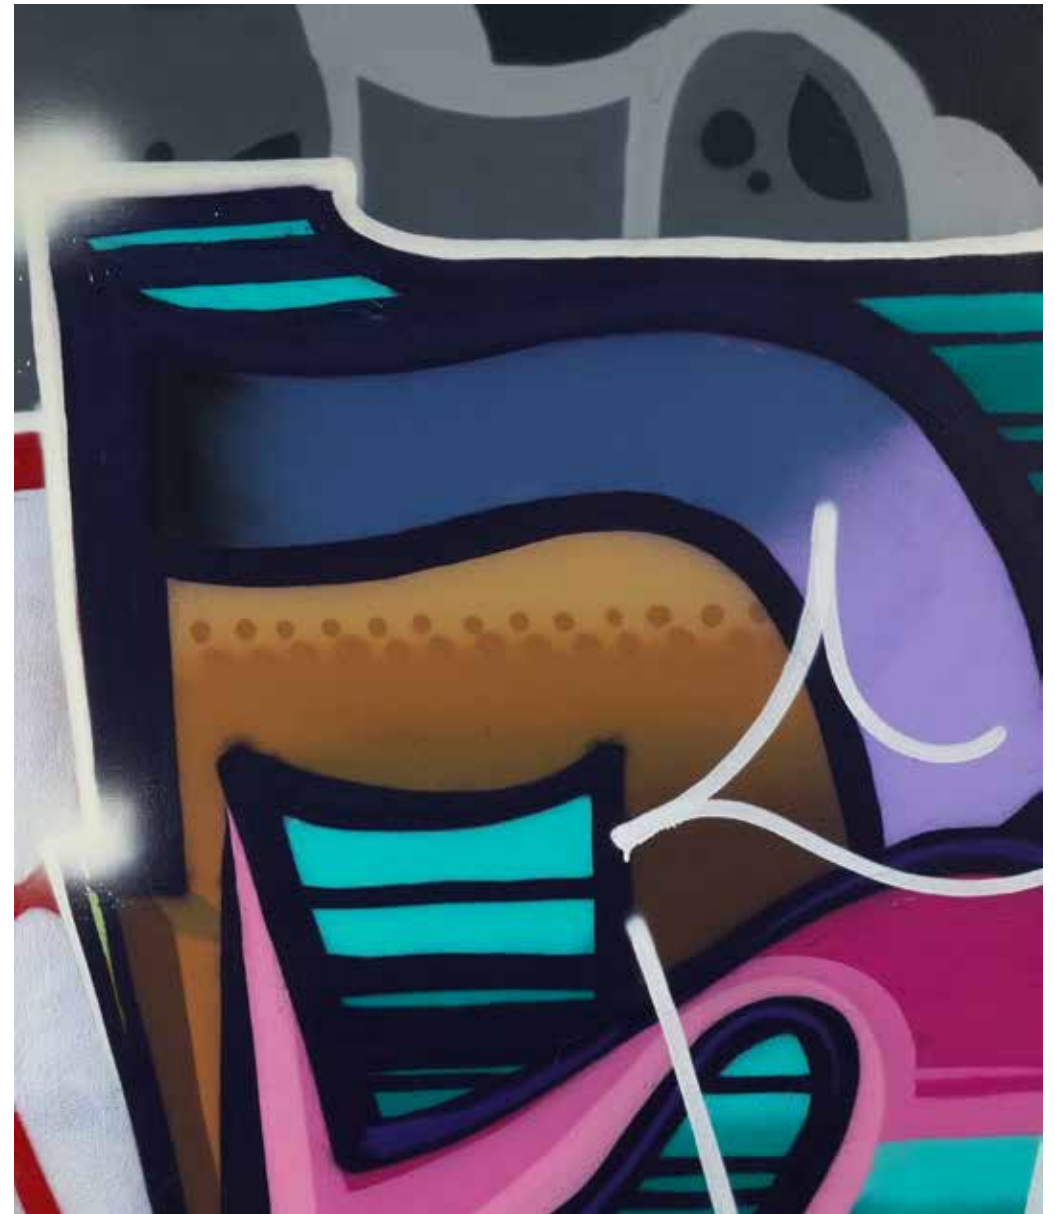

Lorem ipsum dolor sit amet, consectetur adipiscing elit, sed diam nonummy nibh euismod tincidunt ut laoreet dolore magna aliquam erat volutpat. Ut wisi enim ad minim veniam, quis nostrud exercitation ullamcorper suscipit lobortis nisl ut aliquip ex ea commodo consequat. Duis autem vel eum iriure dolor in hendrerit in vulputate velit esse molestie consequat, vel illum dolore eu feugiat nulla facilisis at vero eros et accumsan et iusto odio dignissim qui blandit praesent luptatum zzril delenit augue dui dolore te feugait nulla facilisi.

Lorem ipsum dolor sit amet, consectetur adipiscing elit, sed diam nonummy nibh euismod tincidunt ut laoreet dolore magna aliquam erat volutpat. Ut wisi enim ad minim veniam, quis nostrud exercitation ullamcorper suscipit lobortis nisl ut aliquip ex ea commodo consequat.

Lorem ipsum dolor sit amet, consectetur adipiscing elit, sed diam nonummy nibh euismod tincidunt ut laoreet

S.

Canvas size : 36 X 42 inches

Spray on canvas